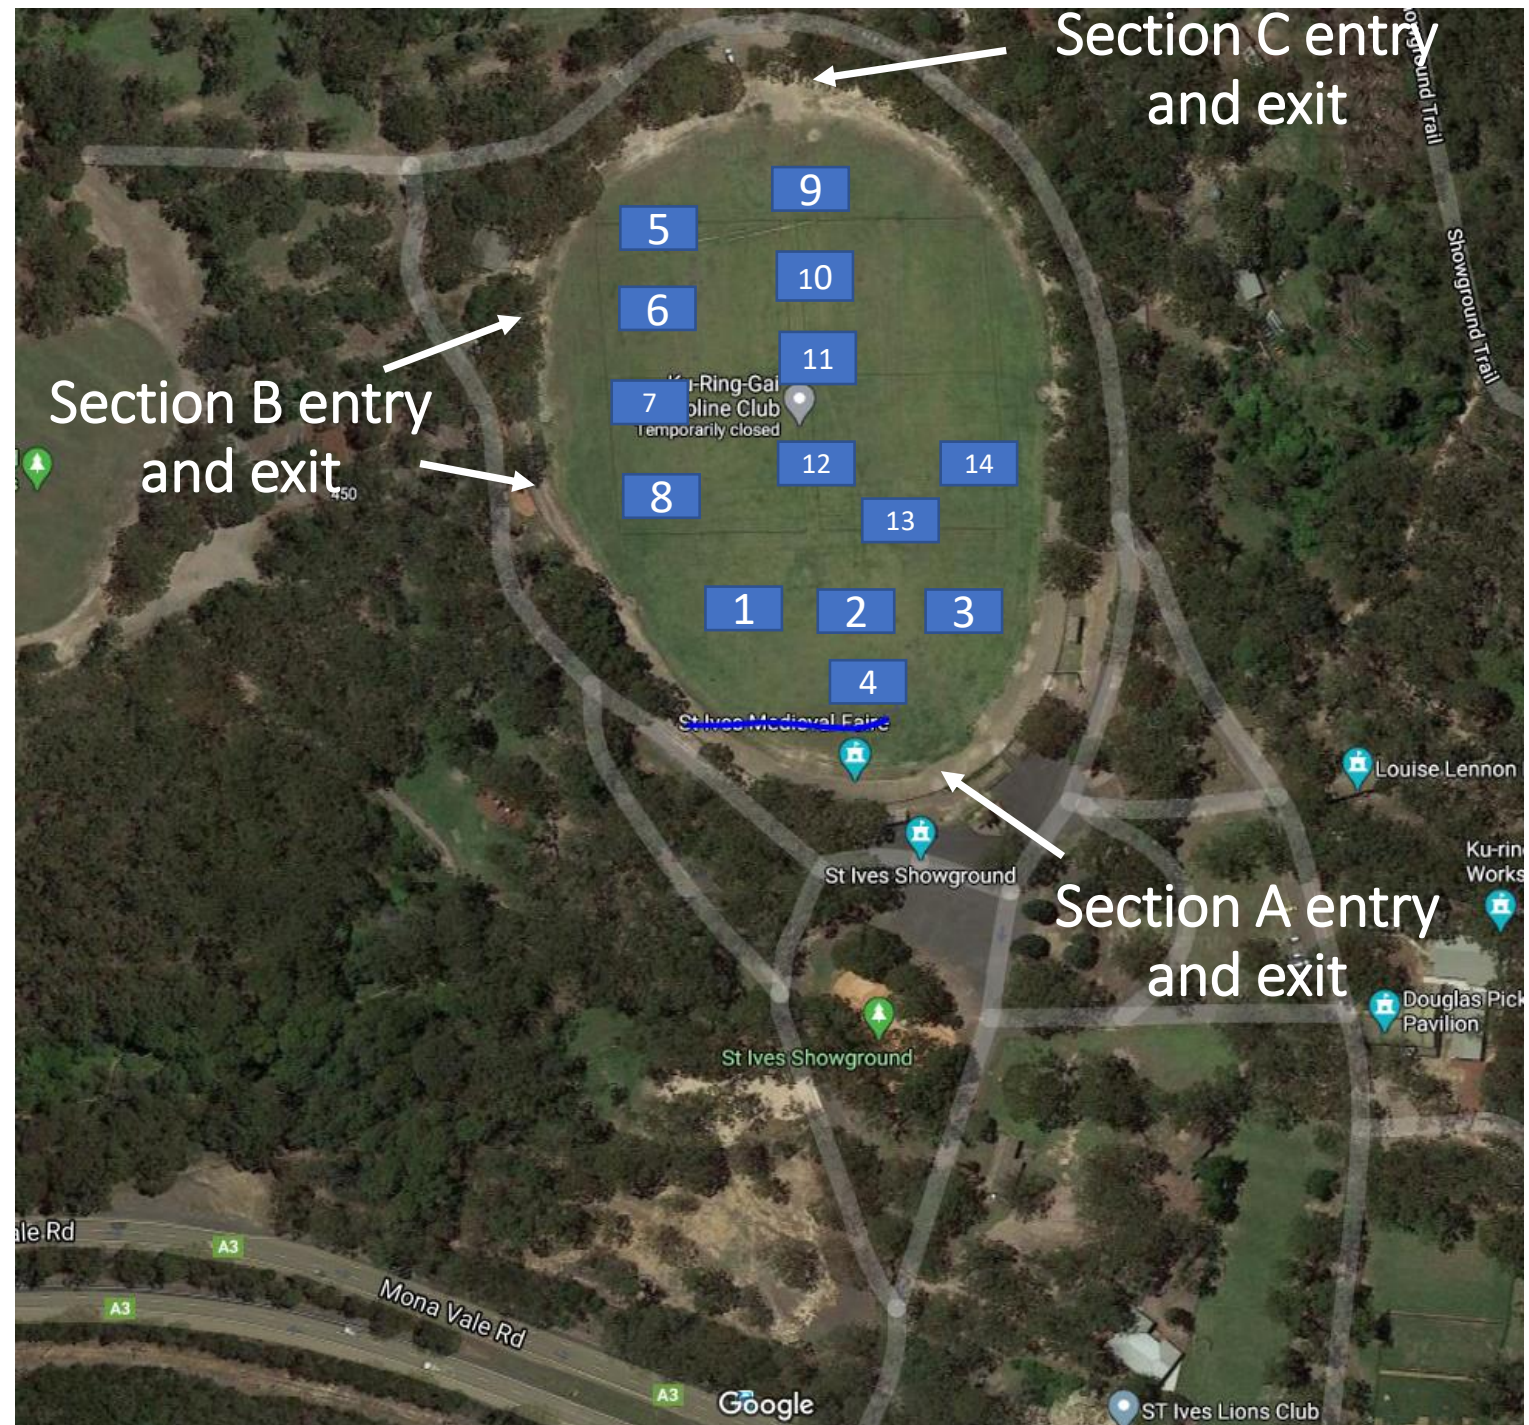

## Showground Complex

Each mini field and larger playing field have a dedicated entry and exit.

These must be adhered too for all players and parents for arrival and departure

## Barra Brui Oval

Limited carparking space so please try to also use Hunter avenue and also carpool as much as possible.

NTRA Complex  
Bobbin Head Rd Nth  
Turramurra

Carparking is well  
away from the field so  
please allow training  
time