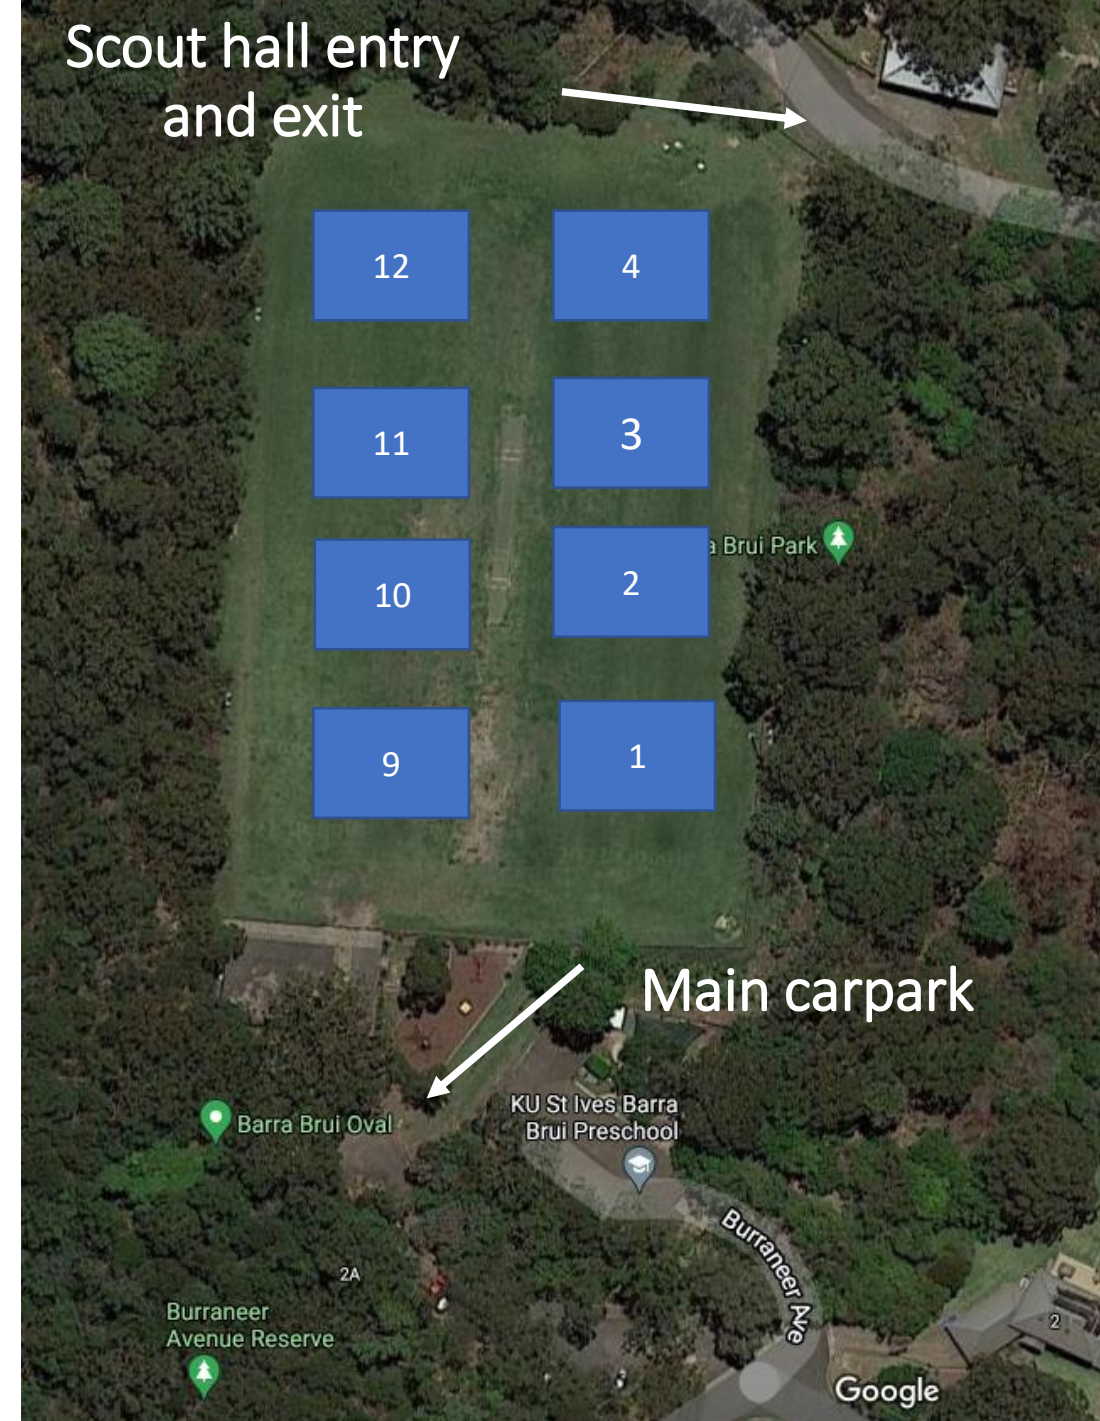

## Showground Complex

Each mini field and larger playing field have a dedicated entry and exit.

These must be adhered too for all players and parents for arrival and departure

## Barra Brui Oval

Limited carparking space so please try to also use Hunter avenue and also carpool as much as possible.

NTRA Complex  
Bobbin Head Rd Nth  
Turramurra

Carparking is well  
away from the field so  
please allow training  
time