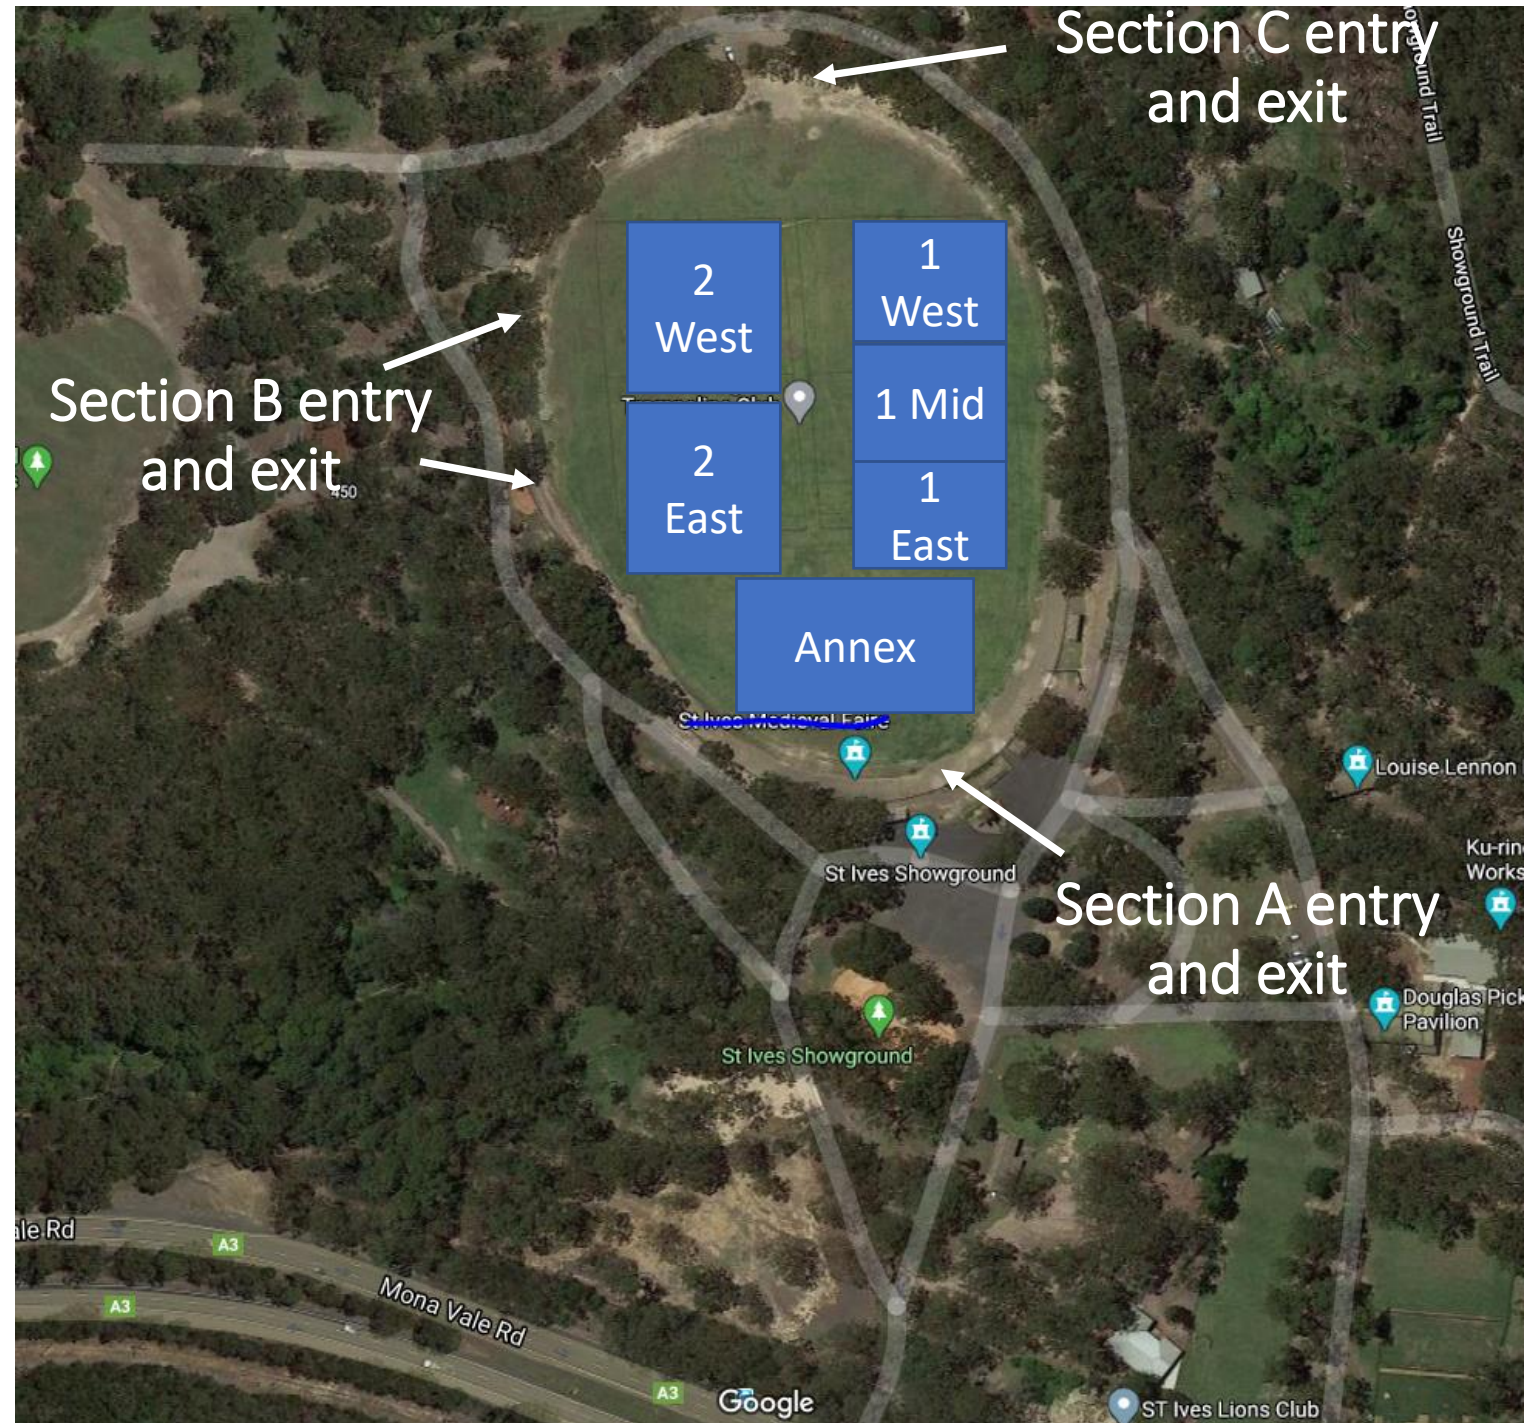

## Showground Complex

Each mini field and larger playing field have a dedicated entry and exit.

These must be adhered too for all players and parents for arrival and departure

## Barra Brui Oval

Limited carparking space so please try to also use Hunter avenue and also carpool as much as possible.

NTRA Complex  
Bobbin Head Rd Nth  
Turramurra

Carparking is well  
away from the field so  
please allow training  
time